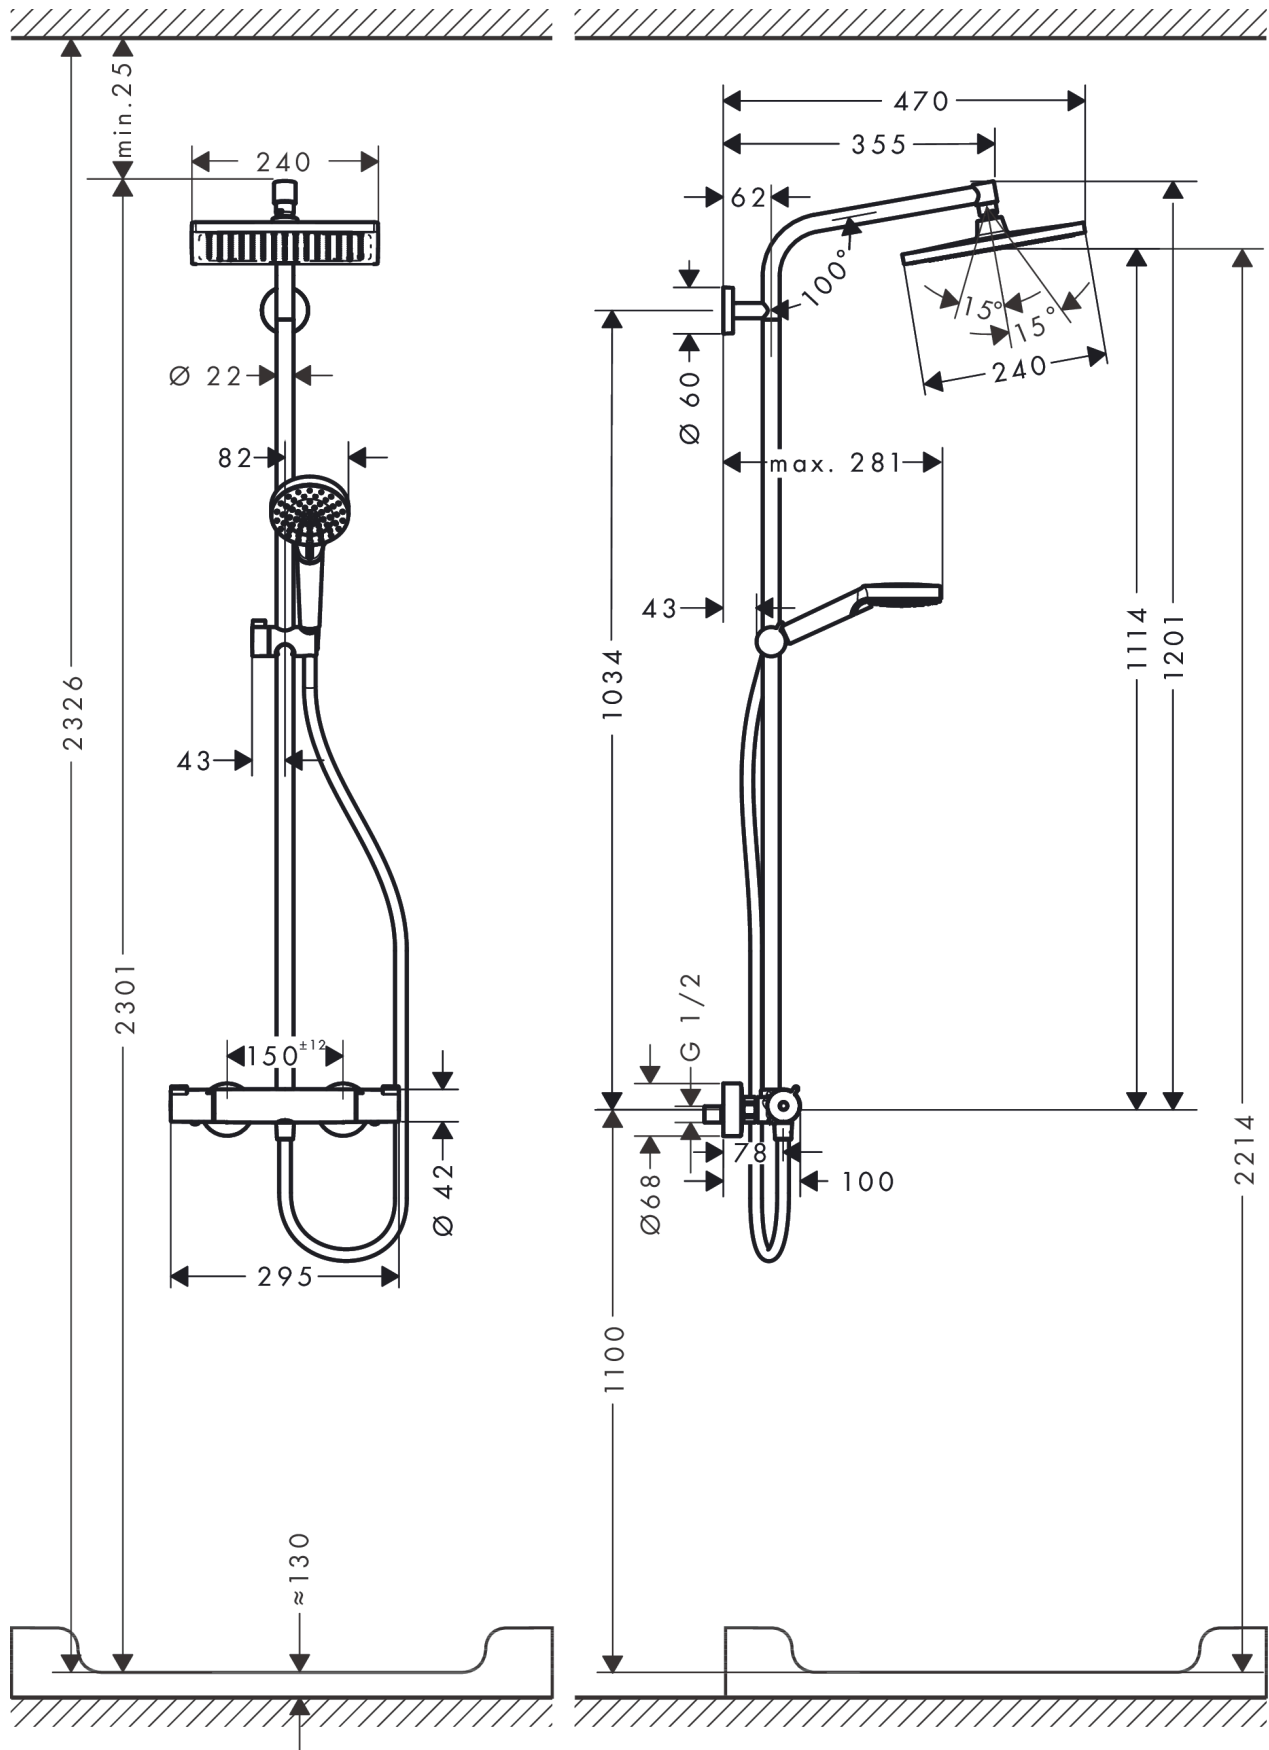

Crometta E
Showerpipe 240 1jet EcoSmart with thermostat
Finish: **Chrome** Article Number: **27281000**

Installation examples