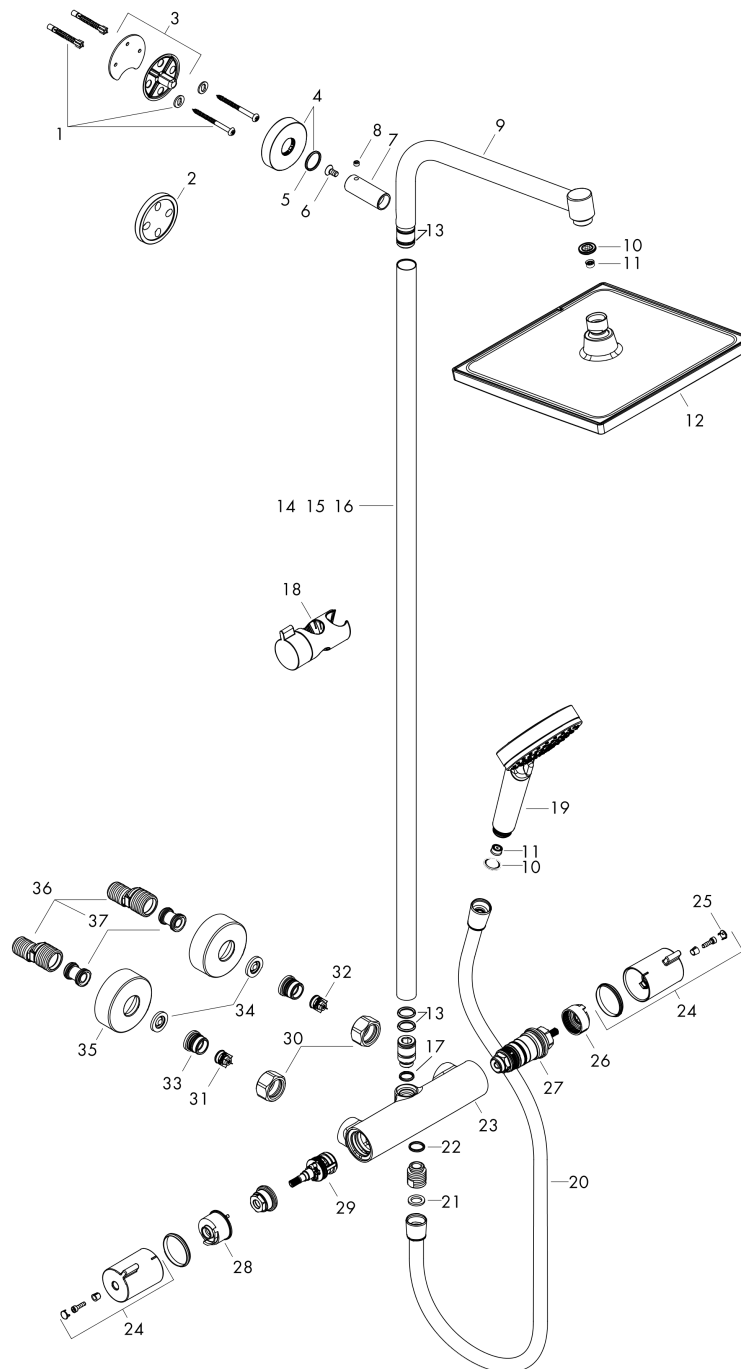

Crometta E
Showerpipe 240 1jet EcoSmart with thermostat
Finish: **Chrome** Article Number: **27281000**

Exploded Drawing

Year of production: >12/20

Crometta E
Showerpipe 240 1jet EcoSmart with thermostat
Finish: **Chrome** Article Number: **27281000**

Spare part list

Year of production: >12/20

Pos.	Description	Article Number	PC	PU
1	mounting set	96179000	4	1
2	tile-matching-disk 7 mm	95239000	5	1
3	wall flange	95688000	8	1
4	escutcheon Ø 60 mm	95692000	6	1
5	O-ring 20x2,5	92602000	2	1
6	screw	92137000	2	1
7	sleeve	92166000	9	1
8	hollow set screw M6x5	98447000	1	1
9	shower arm	93072000	15	1
10	filter packing	94246000	1	1
11	flow limiter (9 l/min)	95659000	3	1
12	head shower	26727000	98	1
13	O-ring 15x2,5	98131000	1	1
14	pipe 1000 mm	96743000	12	1
15	pipe 1200 mm	95665000	12	1
16	pipe 1450 mm	96770000	18	1
17	O-ring 12x2,25	98382000	1	1
18	support, assy	92366000	9	1
19	handshower	26332400	98	1
20	shower hose Isiflex'B 1,60 m	28276000	98	1
21	seal	98058000	1	1
22	O-ring 14x2	98129000	1	1
23	Thermostat	93352000	19	1
24	handle	92836000	9	1
25	cover cap	95433000	2	1
26	safety set for temperature control	95041000	5	1
27	thermostat cartridge	94282000	15	1
28	stop ring for flow control	98674000	3	1
29	shut off unit with selector	96509000	13	1
30	set of nuts	96157000	8	1
31	non return valve (pressure-resistant up to 2 MPa)	93136000	8	1
32	non return valve	96737000	8	1
33	O-ring 17x1,5	98137000	1	1
34	filter packing	96922000	3	1
35	escutcheon Ø 68 mm	96467000	6	1
36	set of S-unions (±12 mm)	94140000	10	1
37	noise reduction	96429000	2	1