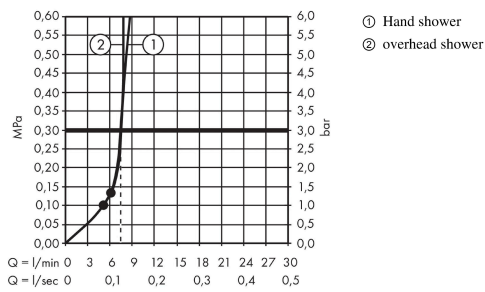

Crometta E
Showerpipe 240 1jet EcoSmart with thermostat
 Finish: **Chrome** Article Number: **27281000**

Description

product features

- consists of: overhead shower, hand shower, shower thermostat, shower hose, slider, shower bar
- overhead shower Crometta E 240
- shower head size overhead shower: 240 x 240 mm
- spray type overhead shower: Rain
- spray disc surface: chrome
- spray type hand shower: Rain, IntenseRain
- flow rate of hand shower at 3 bar: 7,6 l/min
- maximum flow rate for Showerpipe at 3 bar: 7,6 l/min
- minimum flow pressure: 1,3 bar
- max. operating pressure: 10 bar
- ball-joint: overhead shower angle adjustable
- hand shower holder inclination angle can be adjusted by 45°
- pipe can be shortened in height
- shower bar diameter: 22 mm
- height-adjustable hand shower holder
- shower arm length overhead shower: 350 mm
- thermostat Ecostat 1001 CL
- safety stop at 40°C
- adjustable hot water limitation
- outlets controlled via turning handle
- suitable for continuous flow water heaters
- mounting type: exposed installation
- connection dimension DN15
- connection thread G ½
- centre distance 150 ± 12 mm
- intrinsically safe against backflow
- pipe length: 1201 mm
- 2 functions
- EU taxonomy: max. 8 l/min - Do No Significant Harm (DNSH)

Technology

Certificates / Sustainability

Crometta E
Showerpipe 240 1jet EcoSmart with thermostat
 Finish: **Chrome** Article Number: **27281000**

Product image

Scale drawing

Flowchart

Crometta E
Showerpipe 240 1jet EcoSmart with thermostat
 Finish: **Chrome** Article Number: **27281000**