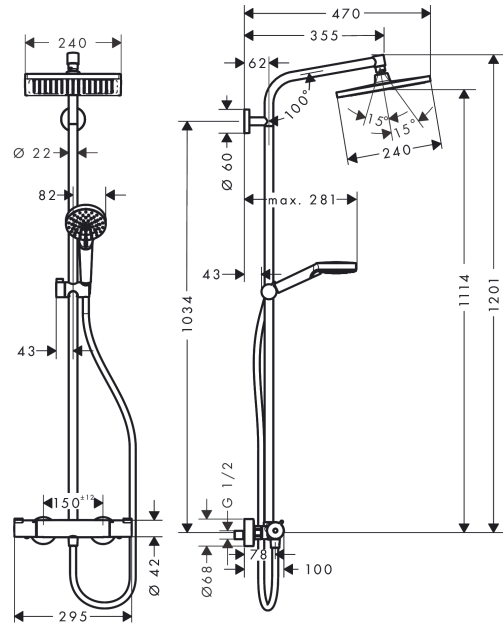

Scale drawing